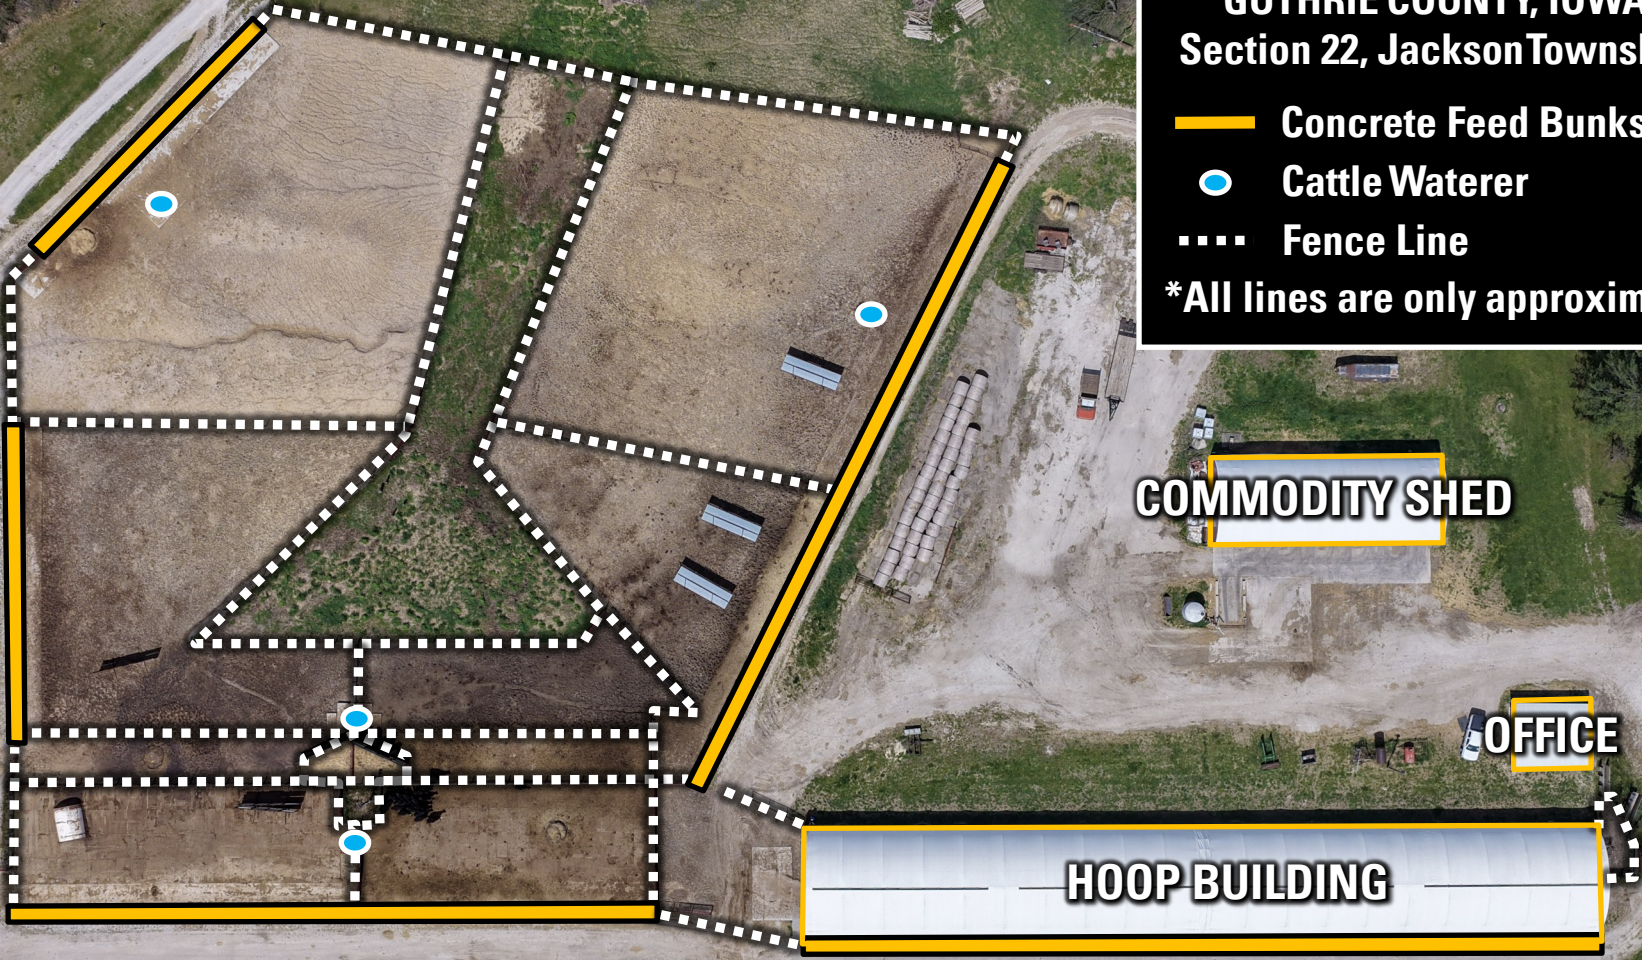

GUTHRIE COUNTY, IOWA
Section 22, Jackson Township

- Concrete Feed Bunks
- Cattle Waterer
- Fence Line

***All lines are only approximate**

COMMODITY SHED

OFFICE

HOOP BUILDING

MACHINE SHED

255TH STREET